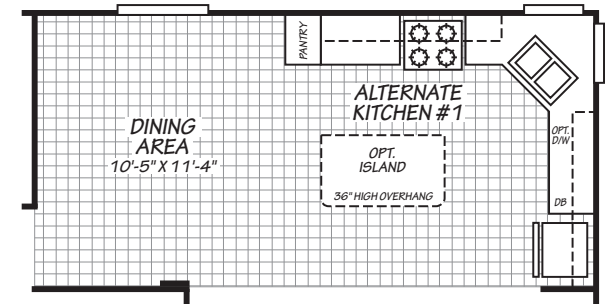

CANYON LAKE

MODEL 24563P

3 Bedroom • 2 Bath • 1,306 Square Feet

©2016 FLEETWOOD HOMES INC. ALL RIGHTS RESERVED

Important: Because we continually update and modify our products, it is important for you to know that our brochures and literature are for illustrative purposes only. **ILLUSTRATIONS MAY SHOW OPTIONAL FEATURES.** All information contained herein may vary from the actual home we build. Dimensions are nominal length and width measurements are from exterior wall to exterior wall. We reserve the right to make changes at any time, without notice or obligation, in prices, colors, materials, specifications, features and models. Please check with your retailer for specific information about the home you select.