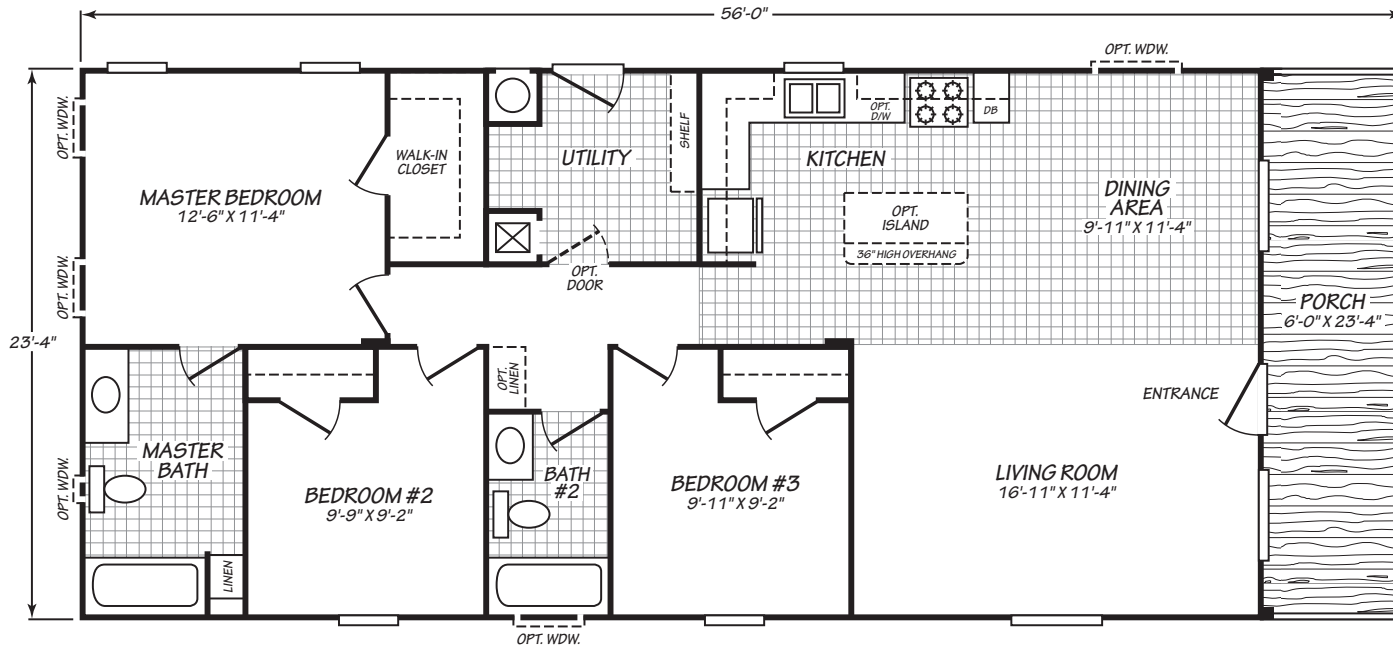

CANYON LAKE

MODEL 24563P

3 Bedroom • 2 Bath • 1,306 Square Feet

©2016 FLEETWOOD HOMES INC. ALL RIGHTS RESERVED

Important: Because we continually update and modify our products, it is important for you to know that our brochures and literature are for illustrative purposes only. **ILLUSTRATIONS MAY SHOW OPTIONAL FEATURES.** All information contained herein may vary from the actual home we build. Dimensions are nominal length and width measurements are from exterior wall to exterior wall. We reserve the right to make changes at any time, without notice or obligation, in prices, colors, materials, specifications, features and models. Please check with your retailer for specific information about the home you select.