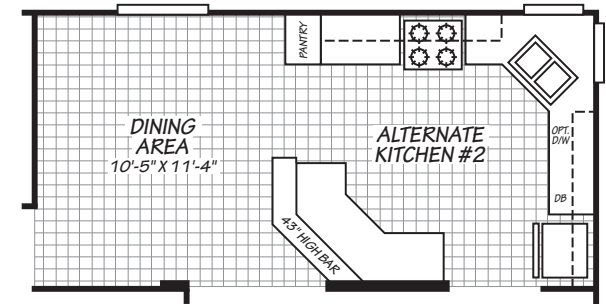

CANYON LAKE

MODEL 24563P

3 Bedroom • 2 Bath • 1,306 Square Feet

©2016 FLEETWOOD HOMES INC. ALL RIGHTS RESERVED

Important: Because we continually update and modify our products, it is important for you to know that our brochures and literature are for illustrative purposes only. **ILLUSTRATIONS MAY SHOW OPTIONAL FEATURES.** All information contained herein may vary from the actual home we build. Dimensions are nominal length and width measurements are from exterior wall to exterior wall. We reserve the right to make changes at any time, without notice or obligation, in prices, colors, materials, specifications, features and models. Please check with your retailer for specific information about the home you select.