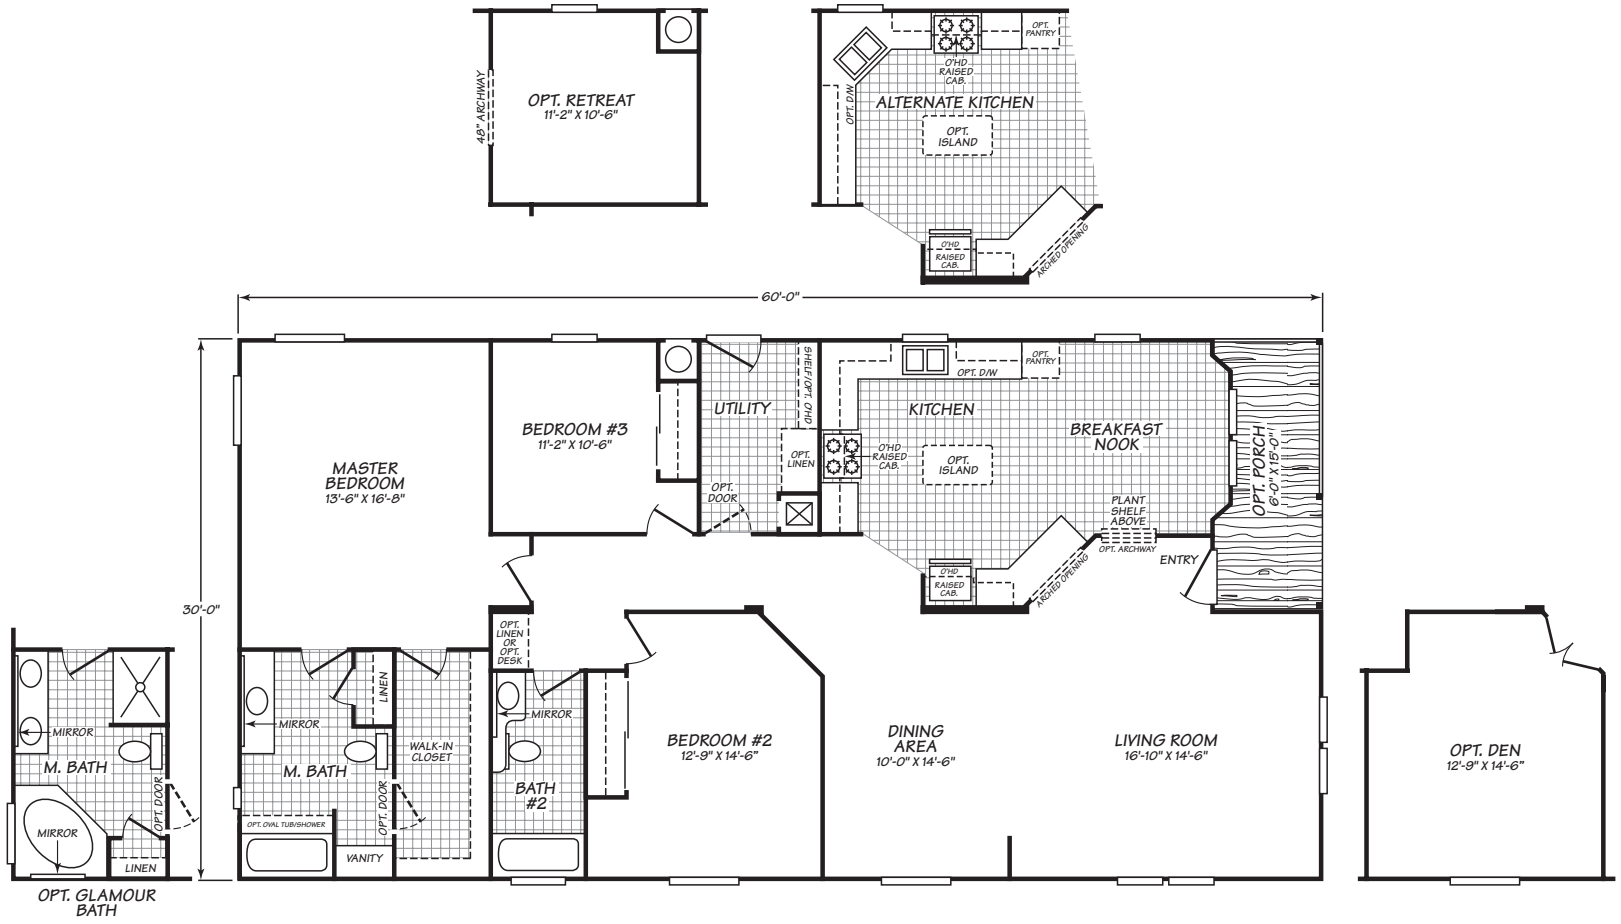

FESTIVAL 2

MODEL 30603M

3 Bedroom • 2 Bath • 1,718 Square Feet

Important: Because we continually update and modify our products, it is important for you to know that our brochures and literature are for illustrative purposes only. Illustrations may show optional features. All information contained herein may vary from the actual home we build. Dimensions are nominal and length and width measurements are from exterior wall to exterior wall. We reserve the right to make changes at any time, without notice or obligation, in prices, colors, materials, specifications, features and models. Please check with your retailer for specific information about the home you select.