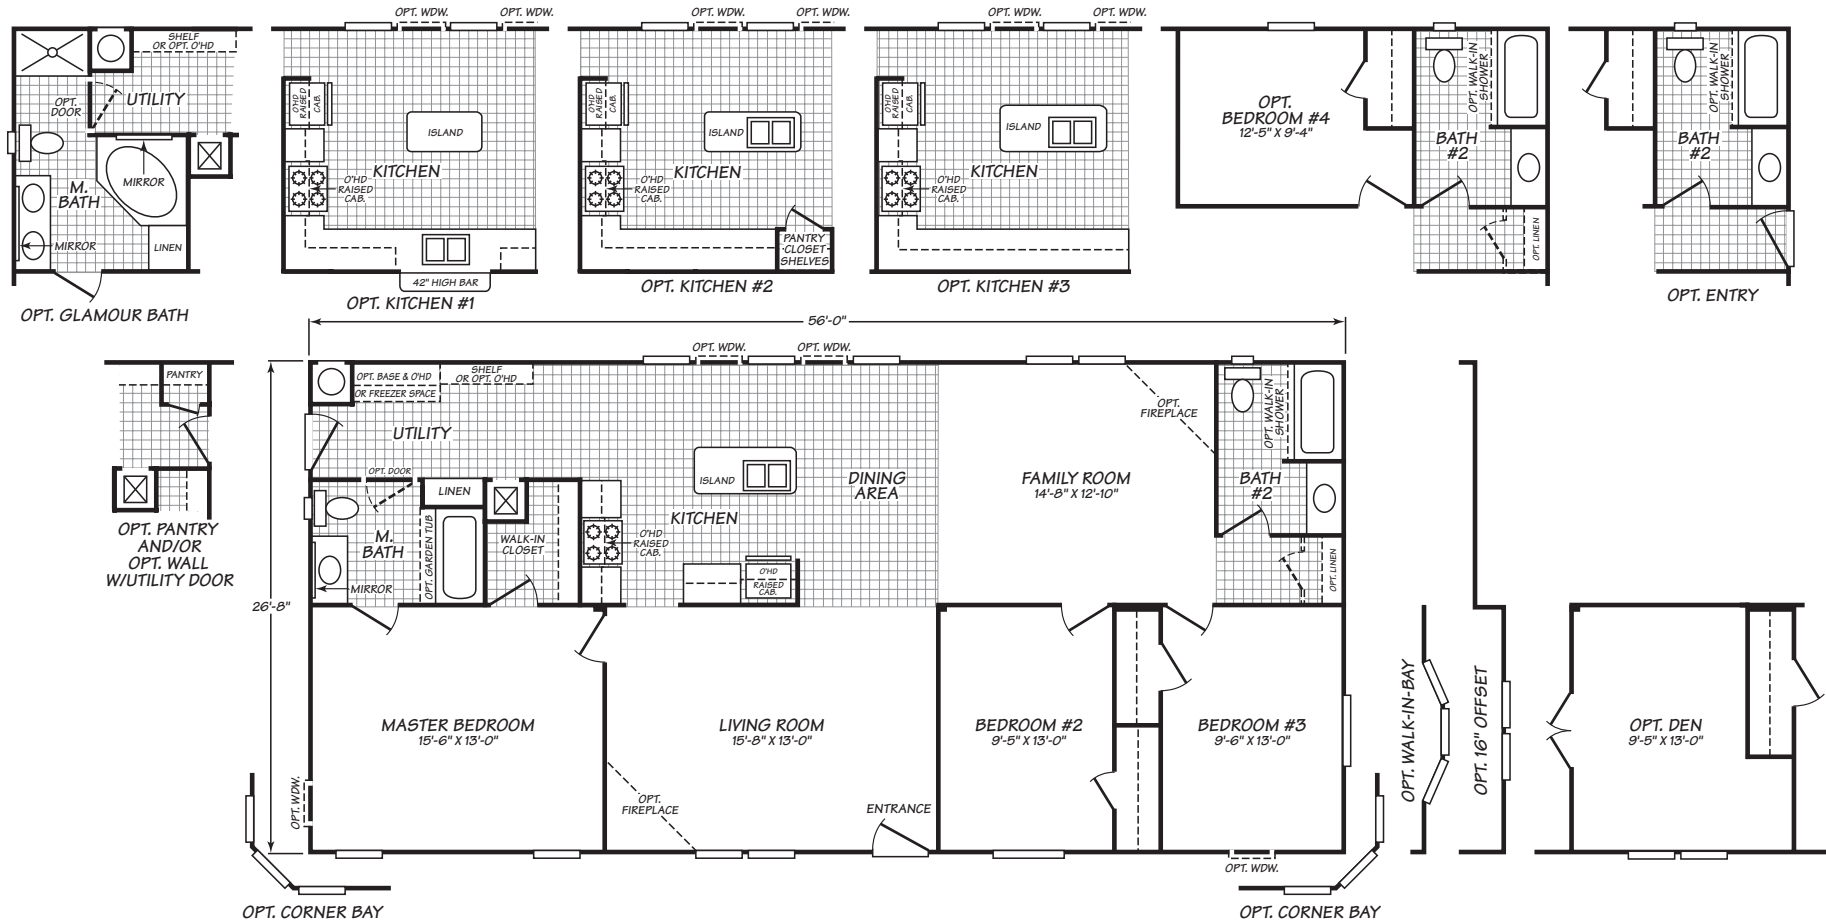

FESTIVAL 2

MODEL 28563S

3 Bedroom • 2 Bath • 1,493 Square Feet

Important: Because we continually update and modify our products, it is important for you to know that our brochures and literature are for illustrative purposes only. Illustrations may show optional features. All information contained herein may vary from the actual home we build. Dimensions are nominal and length and width measurements are from exterior wall to exterior wall. We reserve the right to make changes at any time, without notice or obligation, in prices, colors, materials, specifications, features and models. Please check with your retailer for specific information about the home you select.