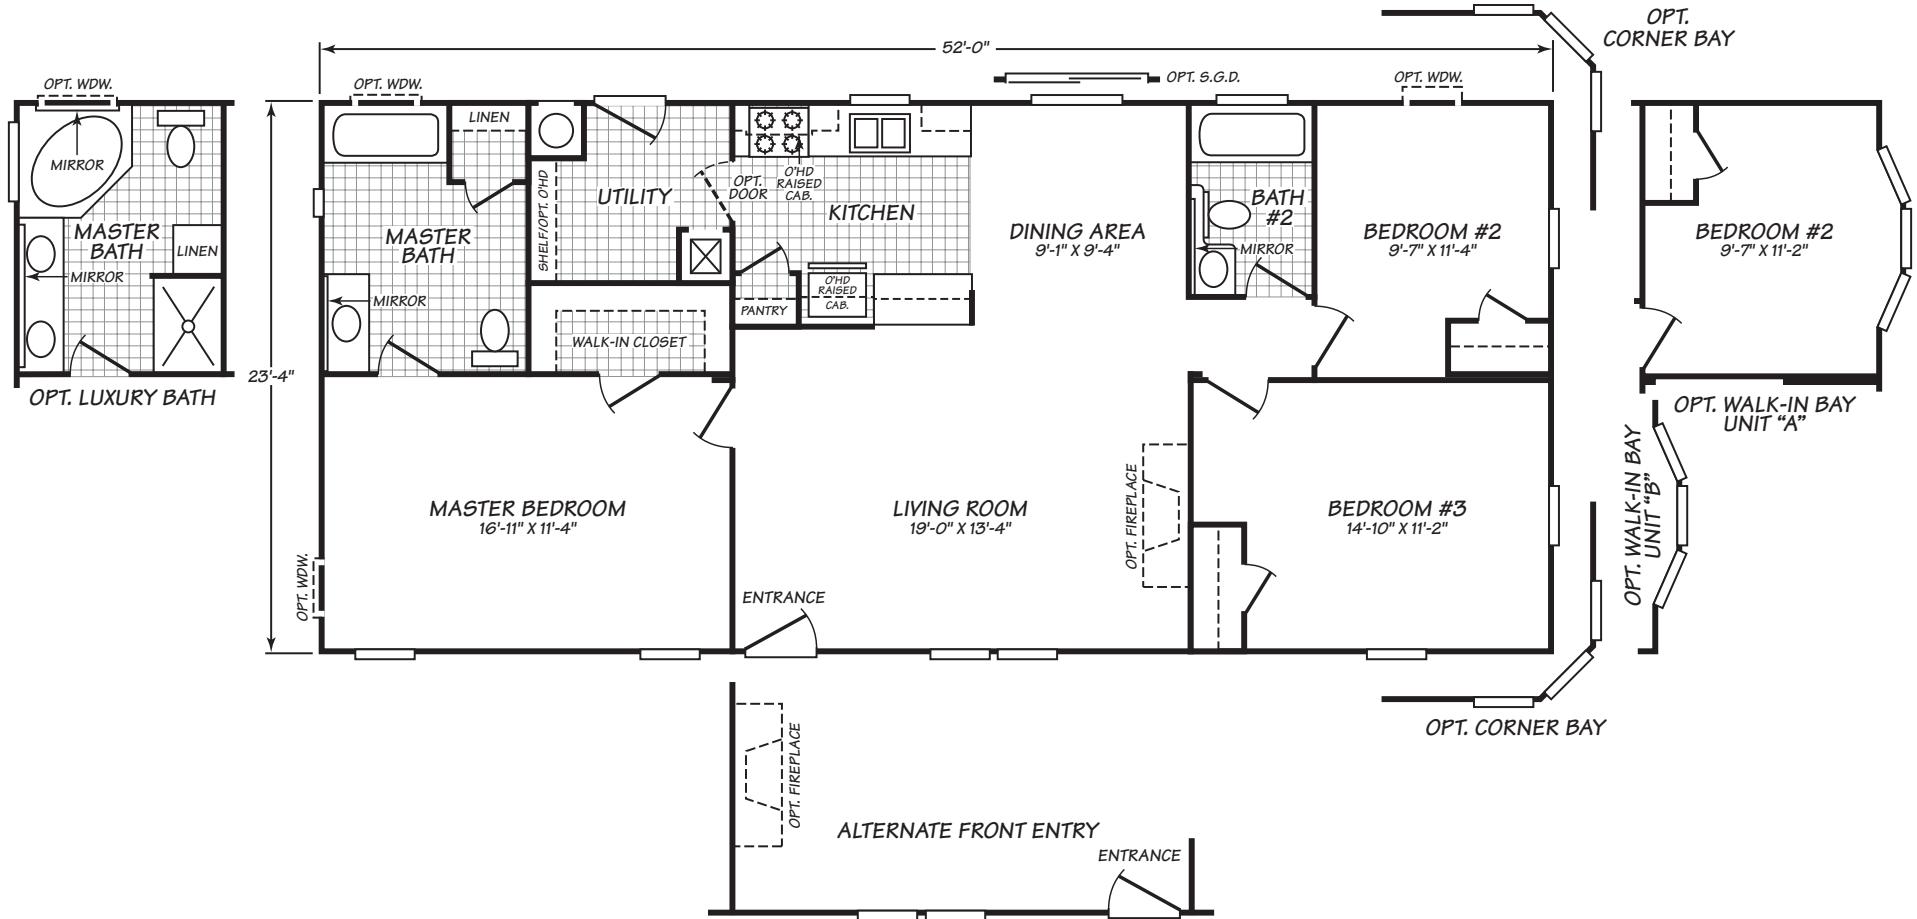

FESTIVAL 2

MODEL 24523B

3 Bedroom • 2 Bath • 1,213 Square Feet

Important: Because we continually update and modify our products, it is important for you to know that our brochures and literature are for illustrative purposes only. All information contained herein may vary from the actual home we build. Dimensions are nominal and length and width measurements are from exterior wall to exterior wall. We reserve the right to make changes at any time, without notice or obligation, in prices, colors, materials, specifications, features and models. Please check with your retailer for specific information about the home you select.