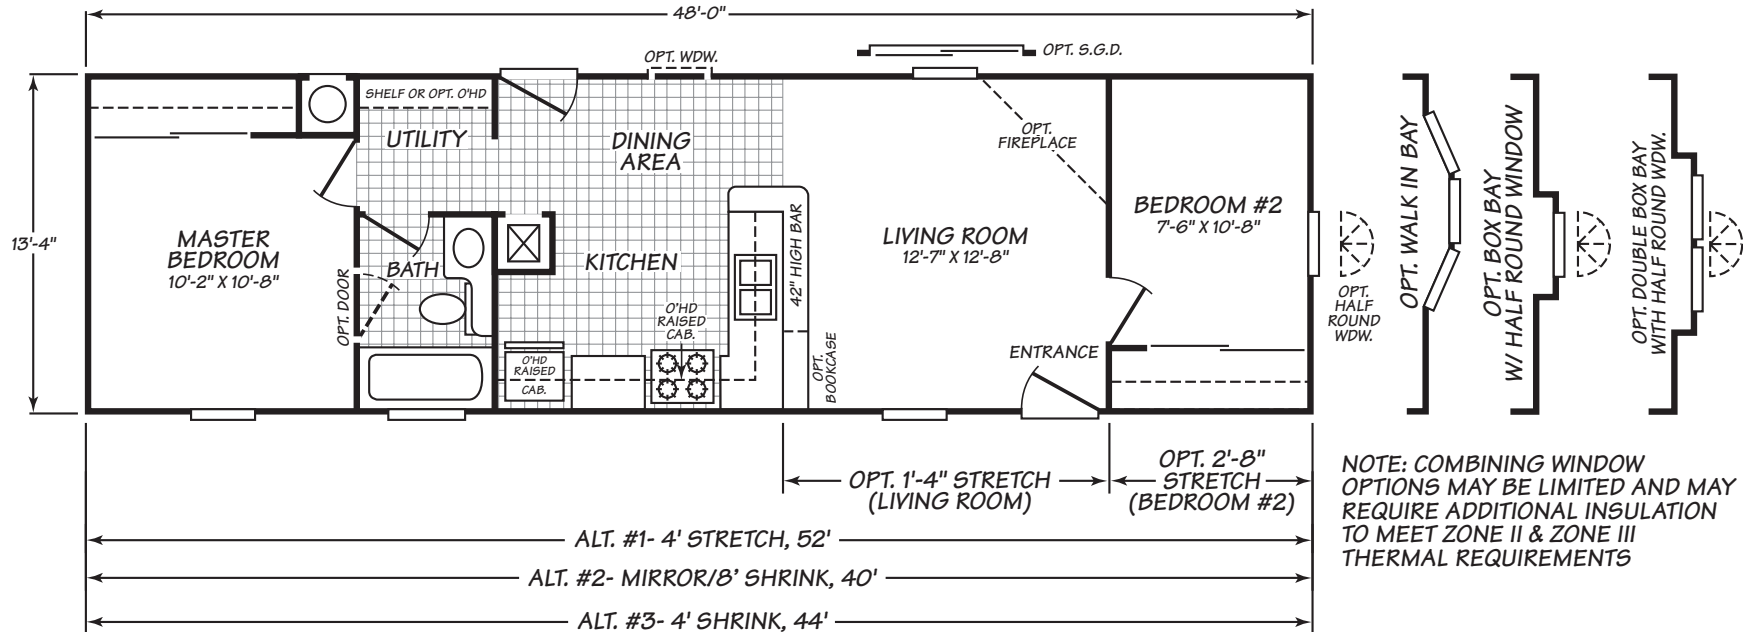

FESTIVAL 2

MODEL 14482B

2 Bedroom • 1 Bath • 639 Square Feet

Important: Because we continually update and modify our products, it is important for you to know that our brochures and literature are for illustrative purposes only. All information contained herein may vary from the actual home we build. Dimensions are nominal and length and width measurements are from exterior wall to exterior wall. We reserve the right to make changes at any time, without notice or obligation, in prices, colors, materials, specifications, features and models. Please check with your retailer for specific information about the home you select.