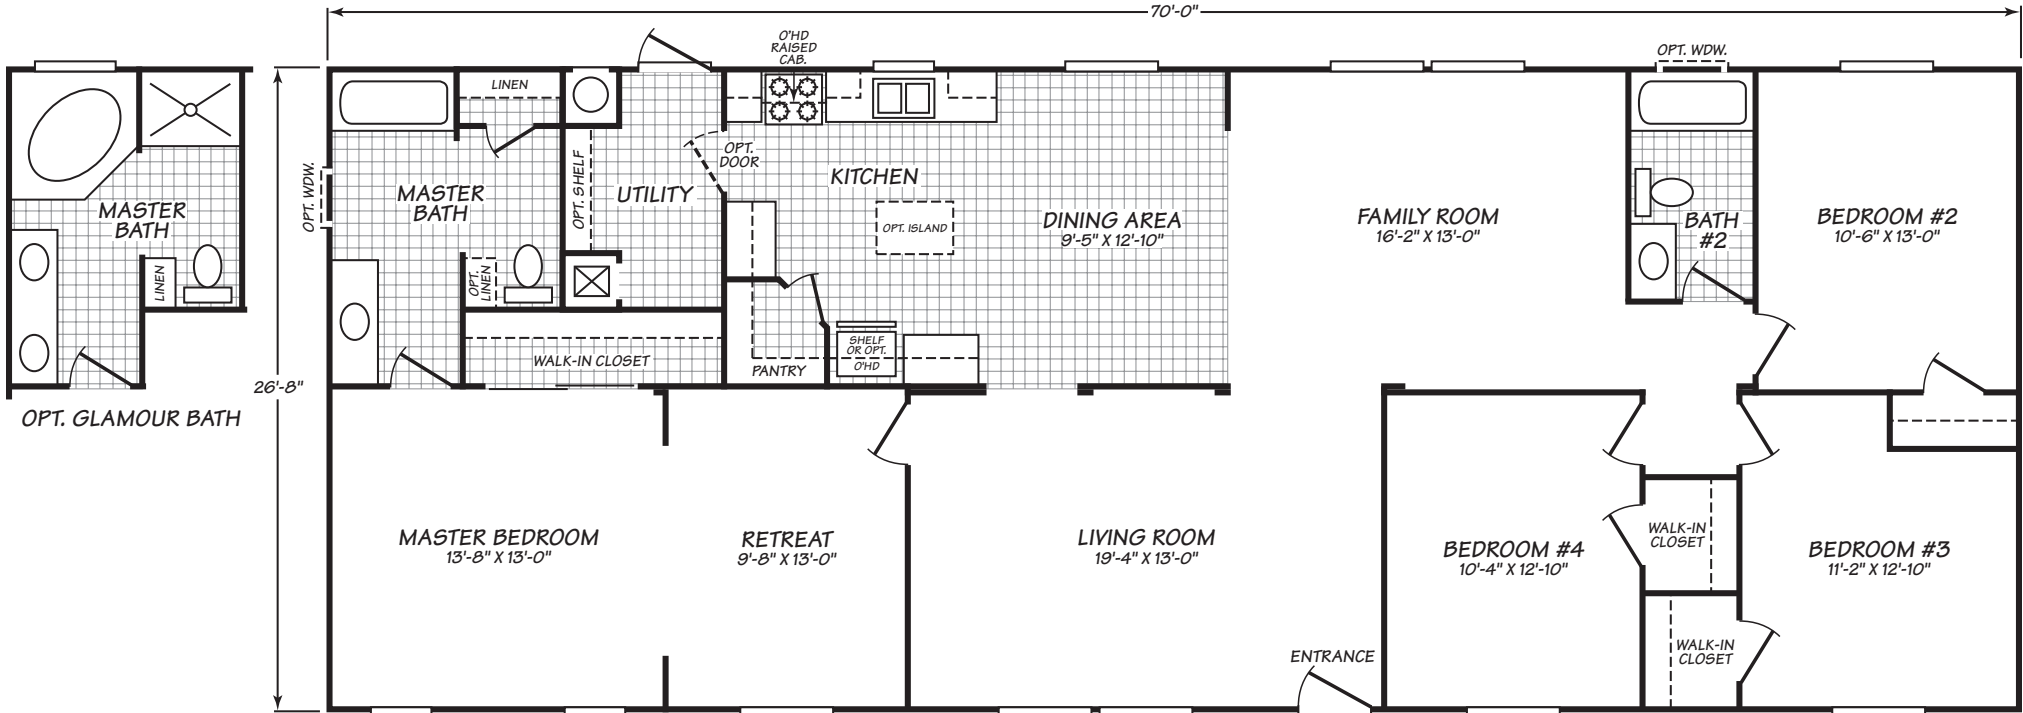

CROWNPOINTE XTREME

MODEL 28704X

4 Bedroom • 2 Bath • 1,866 Square Feet

Important: Because we continually update and modify our products, it is important for you to know that our brochures and literature are for illustrative purposes only. All information contained herein may vary from the actual home we build. Dimensions are nominal and length and width measurements are from exterior wall to exterior wall. We reserve the right to make changes at any time, without notice or obligation, in prices, colors, materials, specifications, features and models. Please check with your retailer for specific information about the home you select.