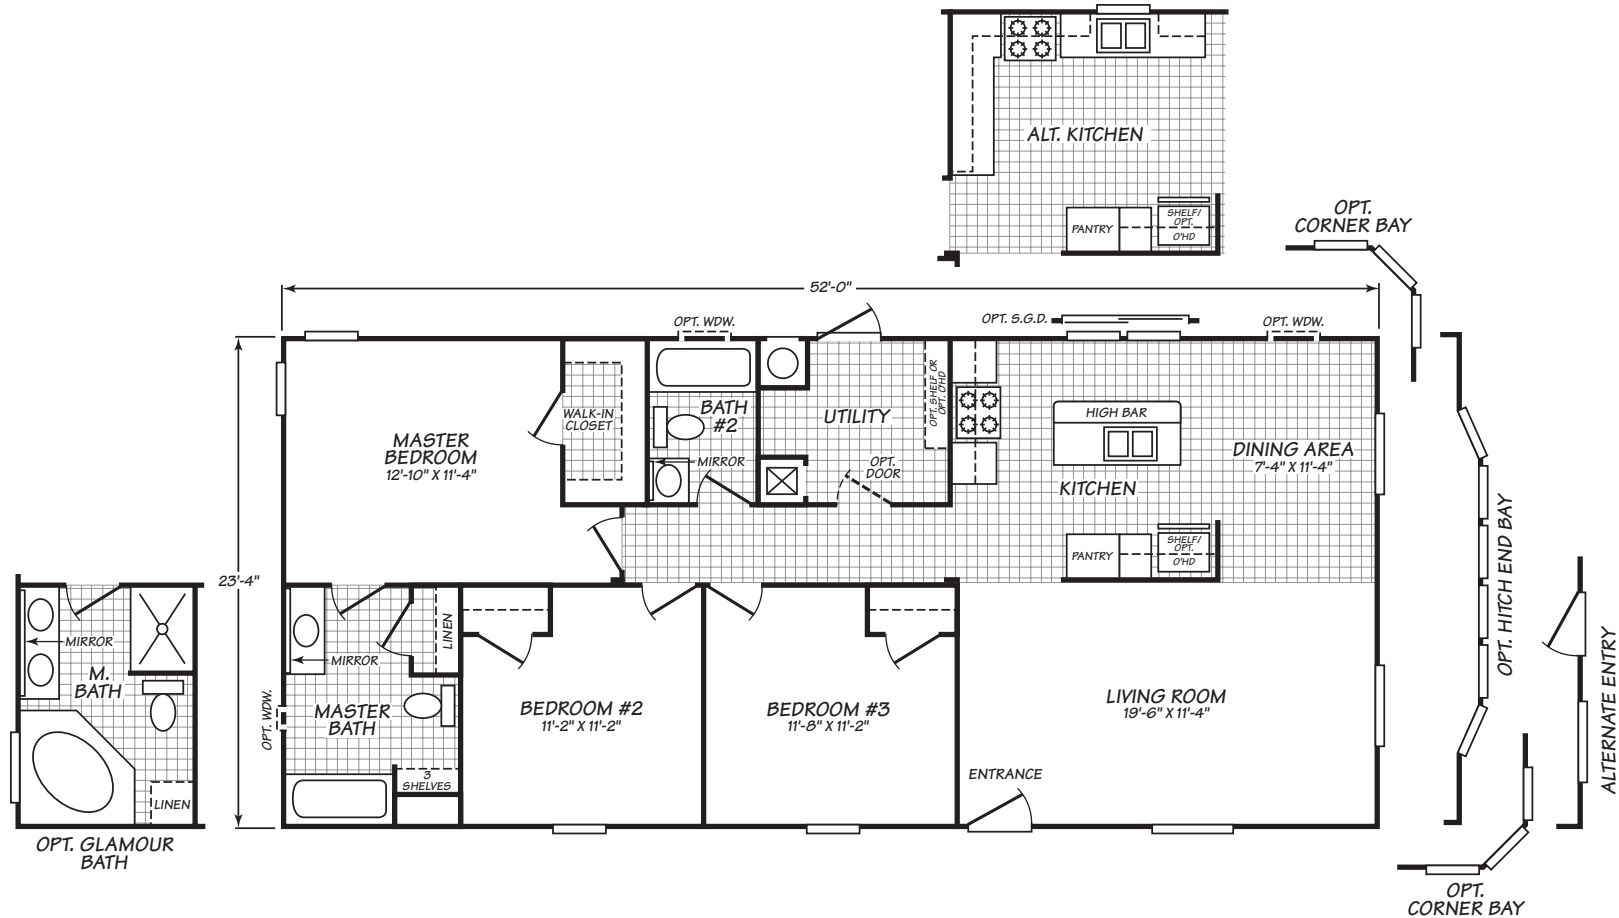

CROWNPOINTE XTREME

MODEL 24523D

3 Bedroom • 2 Bath • 1,213 Square Feet

Important: Because we continually update and modify our products, it is important for you to know that our brochures and literature are for illustrative purposes only. All information contained herein may vary from the actual home we build. Dimensions are nominal and length and width measurements are from exterior wall to exterior wall. We reserve the right to make changes at any time, without notice or obligation, in prices, colors, materials, specifications, features and models. Please check with your retailer for specific information about the home you select.