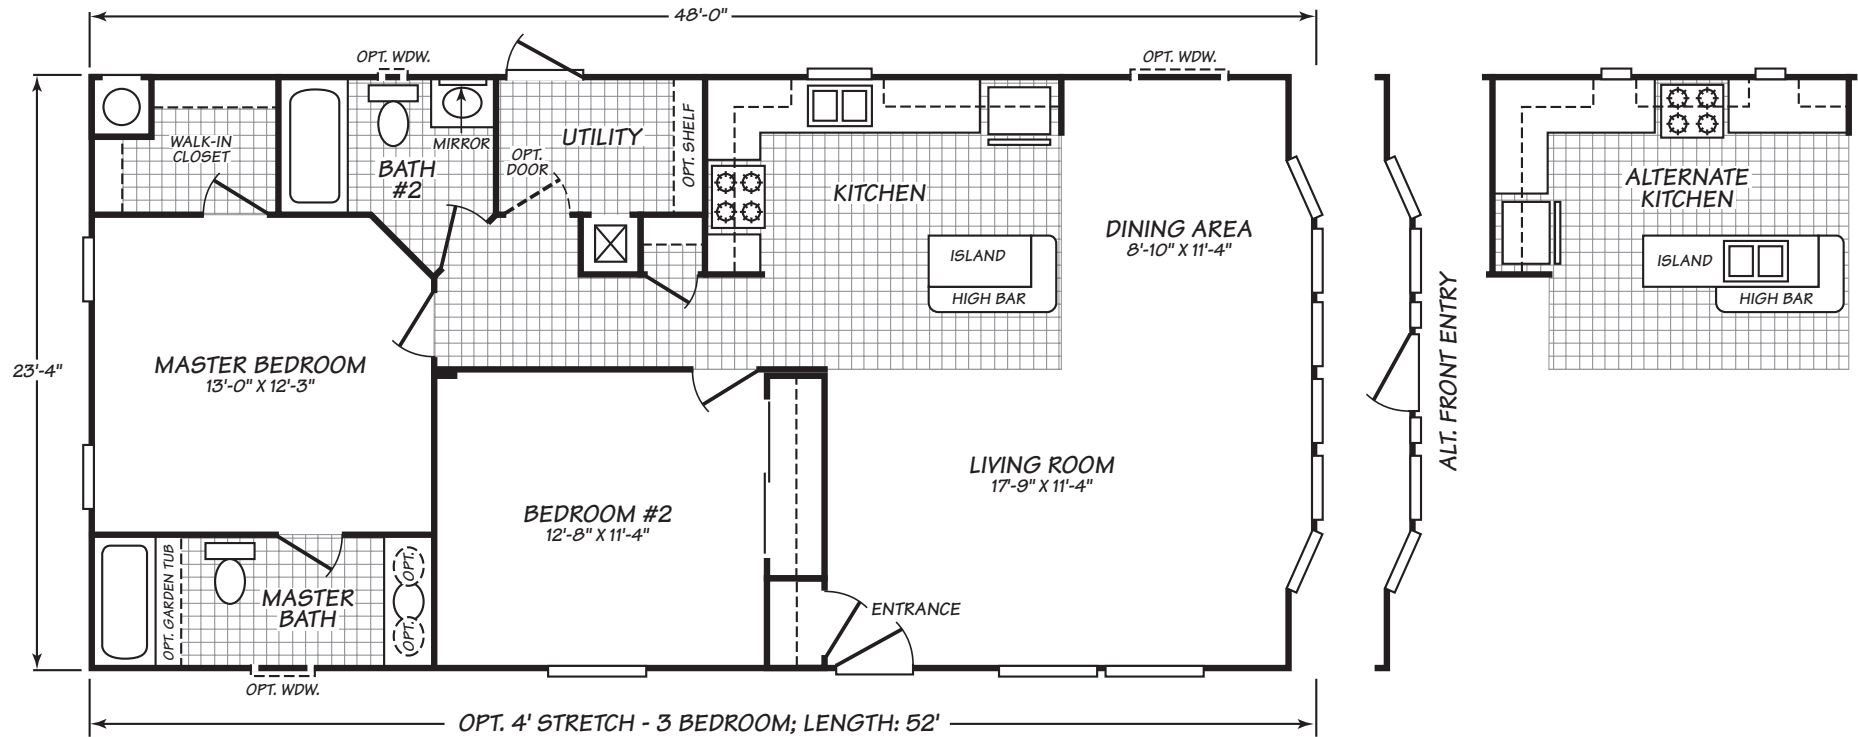

CROWNPOINTE XTREME

MODEL 24482L

2 Bedroom • 2 Bath • 1,115 Square Feet

Important: Because we continually update and modify our products, it is important for you to know that our brochures and literature are for illustrative purposes only. All information contained herein may vary from the actual home we build. Dimensions are nominal and length and width measurements are from exterior wall to exterior wall. We reserve the right to make changes at any time, without notice or obligation, in prices, colors, materials, specifications, features and models. Please check with your retailer for specific information about the home you select.