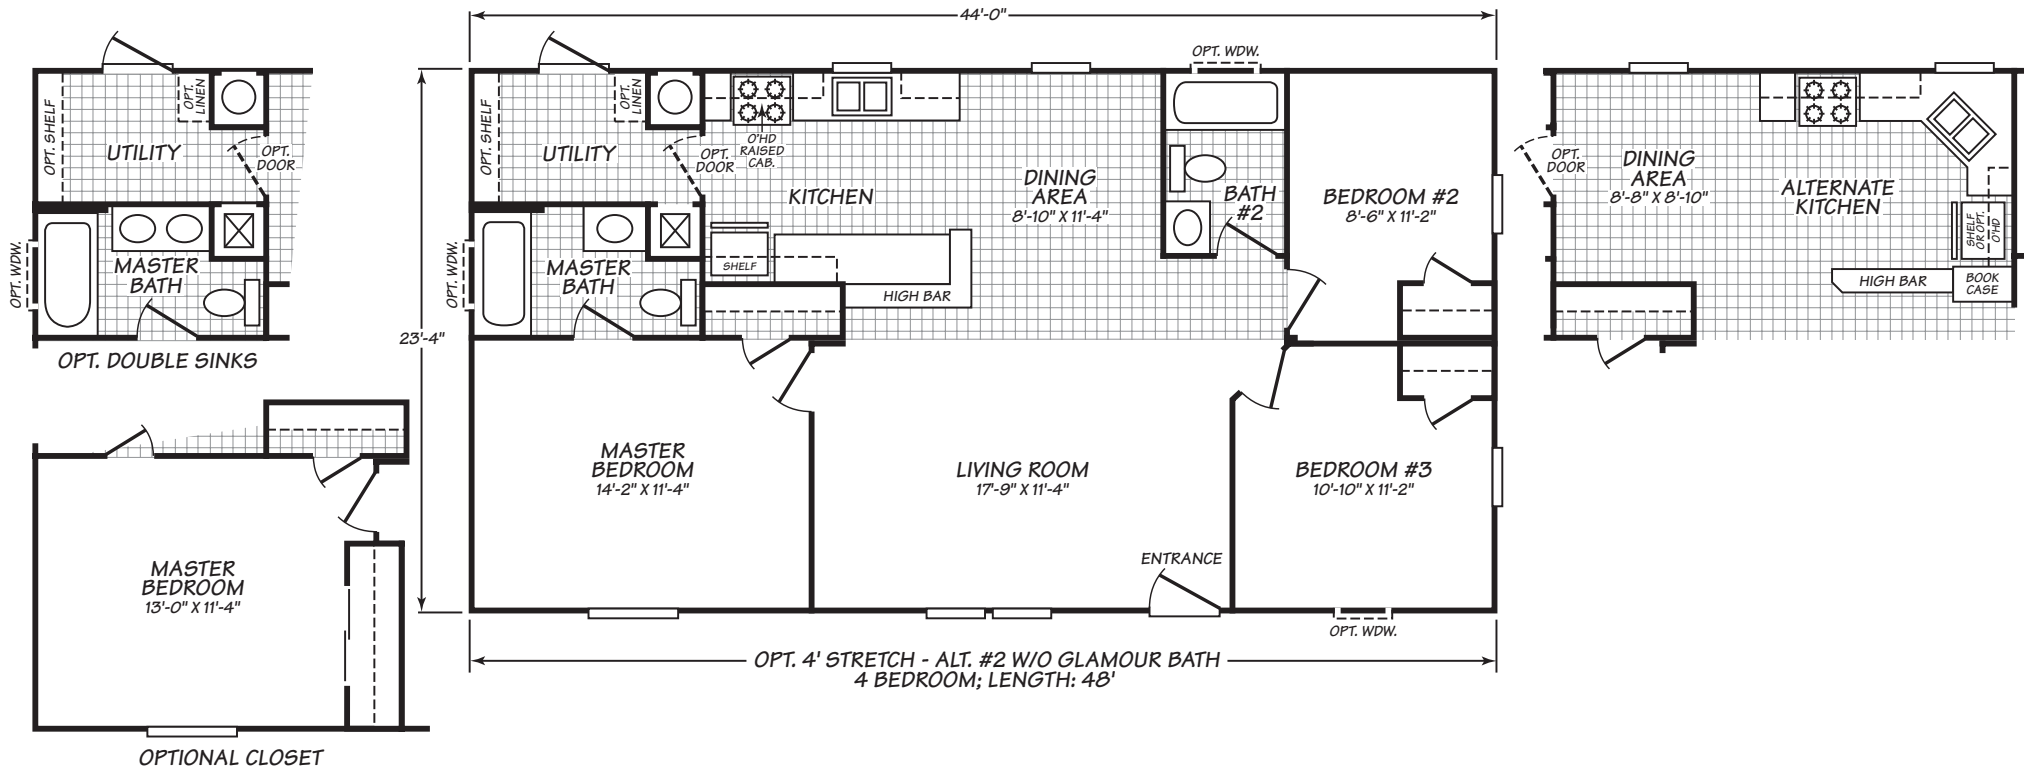

CROWNPOINTE XTREME

MODEL 24443X

3 Bedroom • 2 Bath • 1,026 Square Feet

Important: Because we continually update and modify our products, it is important for you to know that our brochures and literature are for illustrative purposes only. Illustrations may show optional features. All information contained herein may vary from the actual home we build. Dimensions are nominal and length and width measurements are from exterior wall to exterior wall. We reserve the right to make changes at any time, without notice or obligation, in prices, colors, materials, specifications, features and models. Please check with your retailer for specific information about the home you select.