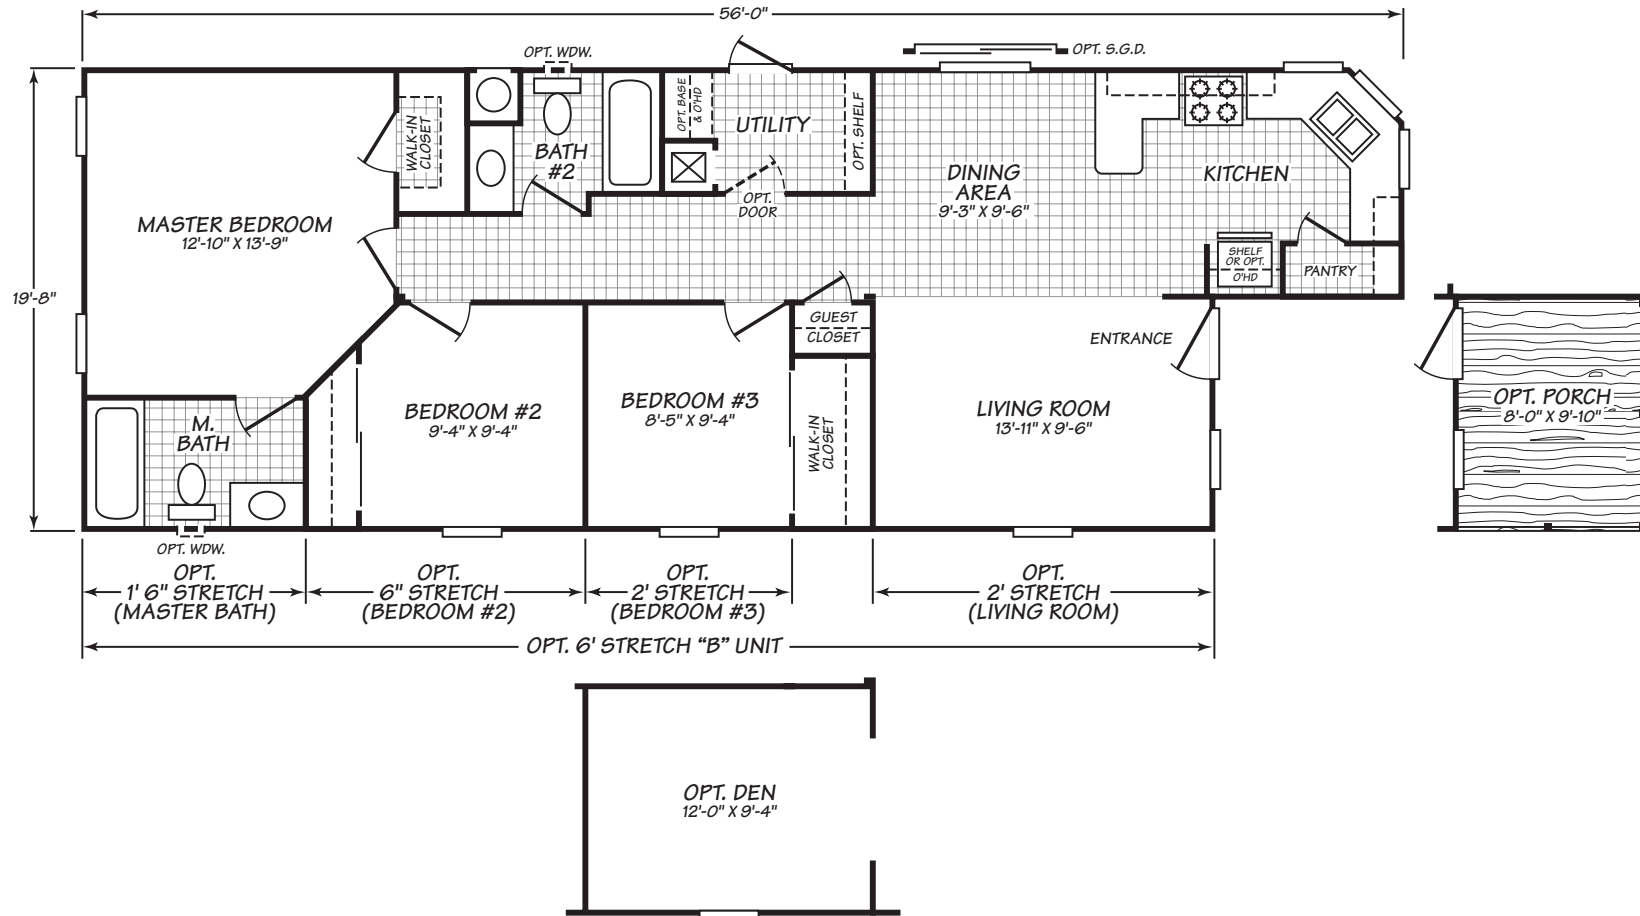

CROWNPOINTE XTREME

MODEL 20563K

3 Bedroom • 2 Bath • 1,021 Square Feet

Important: Because we continually update and modify our products, it is important for you to know that our brochures and literature are for illustrative purposes only. All information contained herein may vary from the actual home we build. Dimensions are nominal and length and width measurements are from exterior wall to exterior wall. We reserve the right to make changes at any time, without notice or obligation, in prices, colors, materials, specifications, features and models. Please check with your retailer for specific information about the home you select.