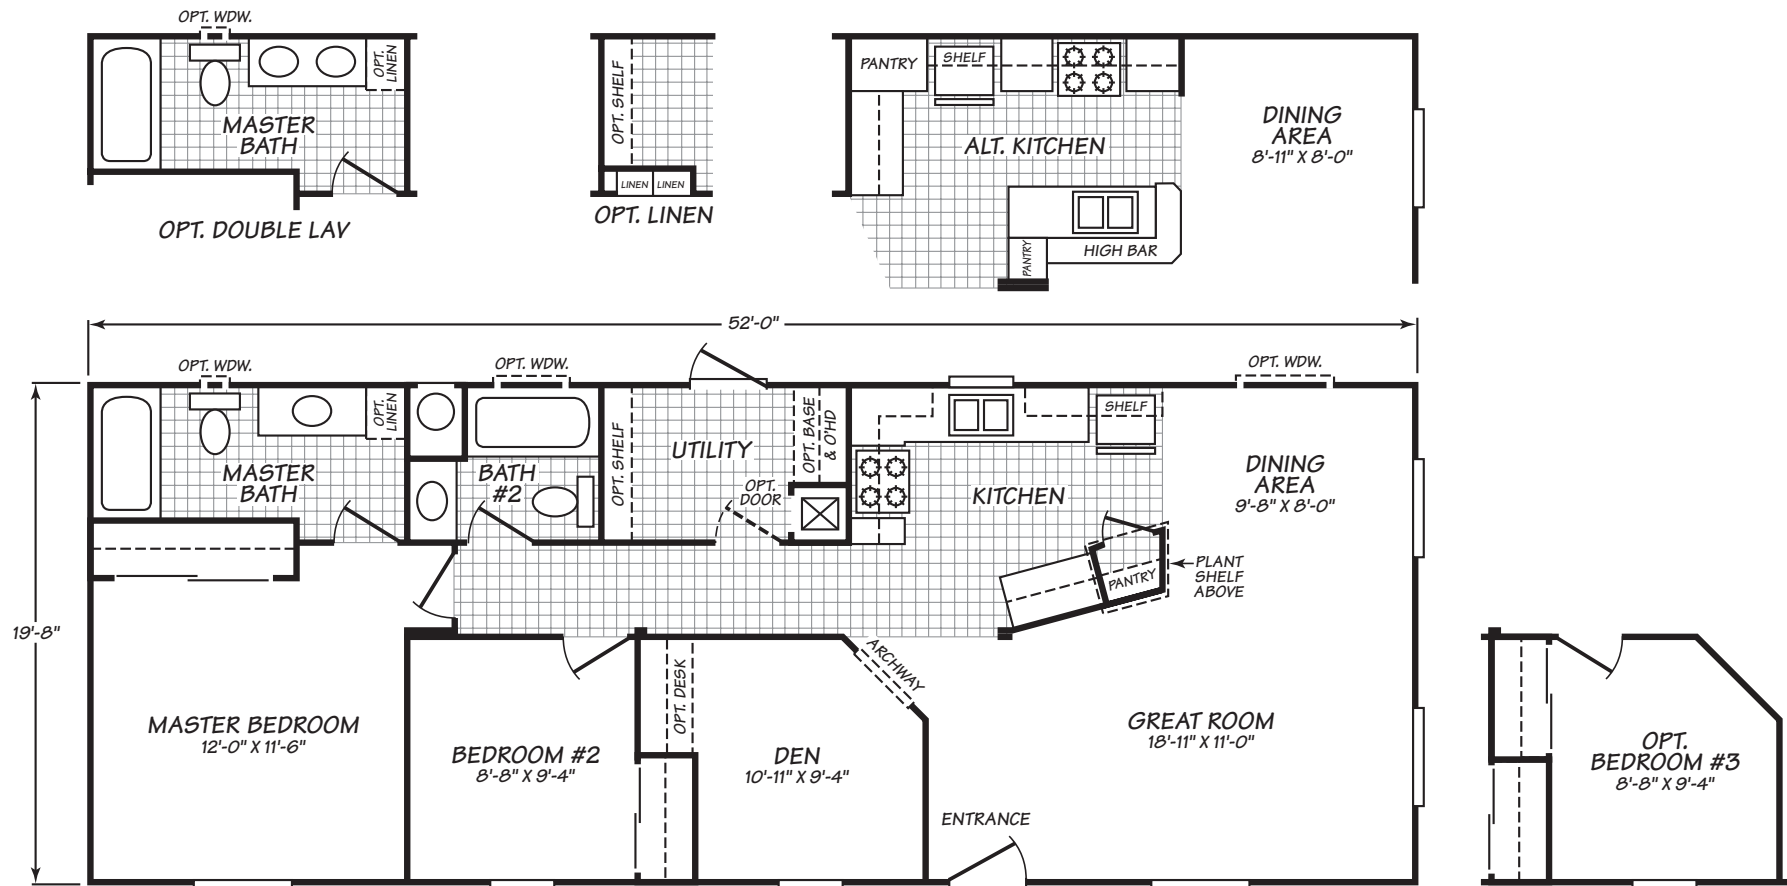

CROWNPOINTE XTREME

MODEL 20522F

2 Bedroom • 2 Bath • 1,022 Square Feet

Important: Because we continually update and modify our products, it is important for you to know that our brochures and literature are for illustrative purposes only. Illustrations may show optional features. All information contained herein may vary from the actual home we build. Dimensions are nominal and length and width measurements are from exterior wall to exterior wall. We reserve the right to make changes at any time, without notice or obligation, in prices, colors, materials, specifications, features and models. Please check with your retailer for specific information about the home you select.