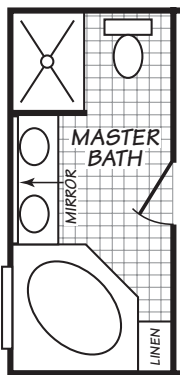

# CROWNPOINTE XTREME

OPT. GLAMOUR BATH

## MODEL 15662C

2 Bedroom • 2 Bath • 990 Square Feet

Important: Because we continually update and modify our products, it is important for you to know that our brochures and literature are for illustrative purposes only. Illustrations may show optional features. All information contained herein may vary from the actual home we build. Dimensions are nominal and length and width measurements are from exterior wall to exterior wall. We reserve the right to make changes at any time, without notice or obligation, in prices, colors, materials, specifications, features and models. Please check with your retailer for specific information about the home you select.