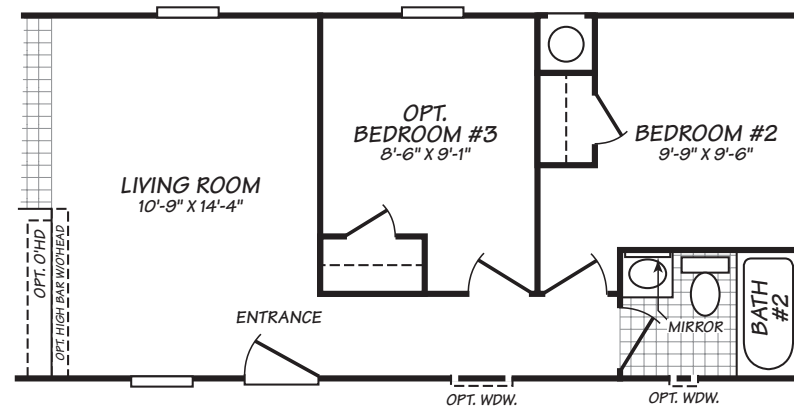

# CROWNPOINTE XTREME

OPT. GLAMOUR BATH

## MODEL 15662C

2 Bedroom • 2 Bath • 990 Square Feet

Important: Because we continually update and modify our products, it is important for you to know that our brochures and literature are for illustrative purposes only. Illustrations may show optional features. All information contained herein may vary from the actual home we build. Dimensions are nominal and length and width measurements are from exterior wall to exterior wall. We reserve the right to make changes at any time, without notice or obligation, in prices, colors, materials, specifications, features and models. Please check with your retailer for specific information about the home you select.