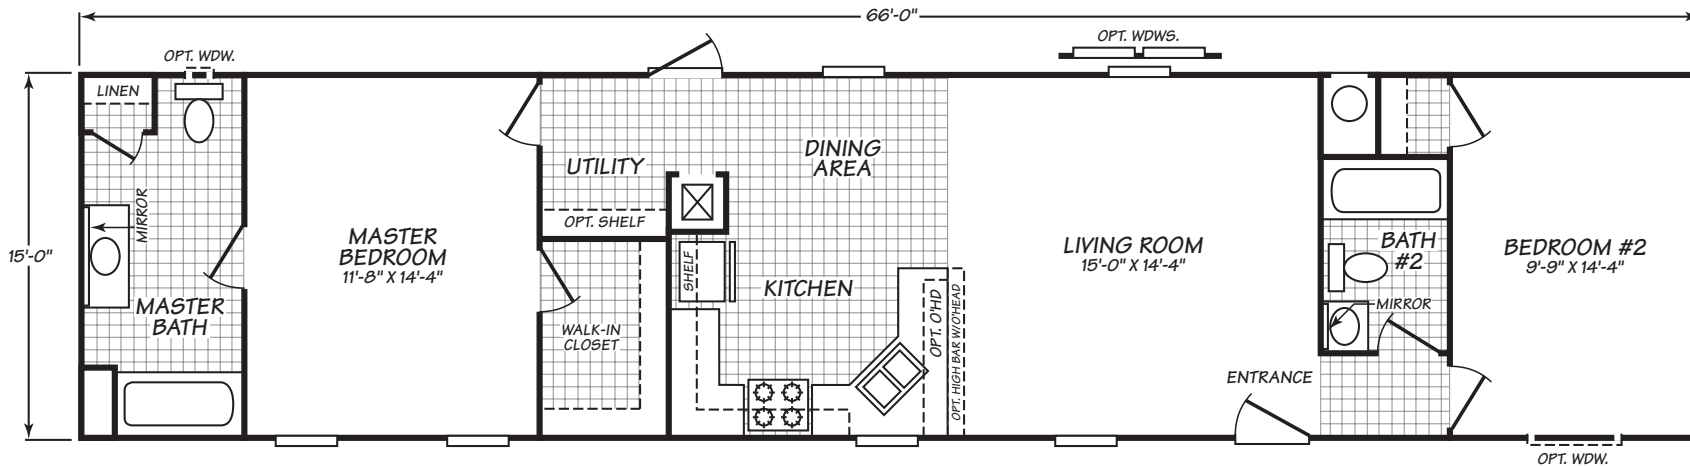

# CROWNPOINTE XTREME

OPT. GLAMOUR BATH

## MODEL 15662C

2 Bedroom • 2 Bath • 990 Square Feet

Important: Because we continually update and modify our products, it is important for you to know that our brochures and literature are for illustrative purposes only. Illustrations may show optional features. All information contained herein may vary from the actual home we build. Dimensions are nominal and length and width measurements are from exterior wall to exterior wall. We reserve the right to make changes at any time, without notice or obligation, in prices, colors, materials, specifications, features and models. Please check with your retailer for specific information about the home you select.