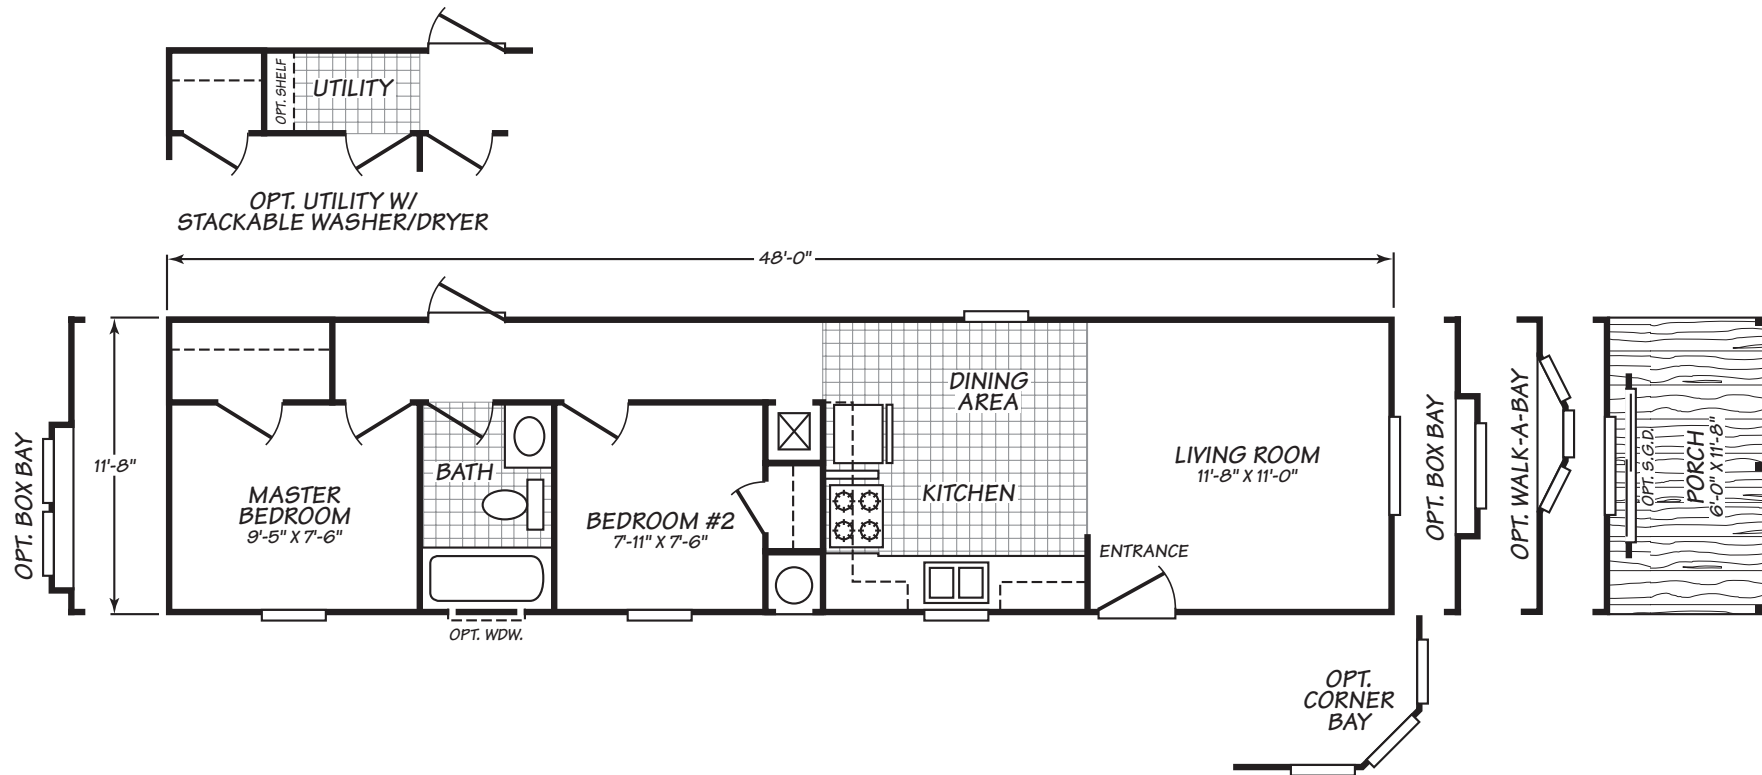

CROWNPOINTE XTREME

MODEL 12482L

2 Bedroom • 1 Bath • 559 Square Feet

Important: Because we continually update and modify our products, it is important for you to know that our brochures and literature are for illustrative purposes only. All information contained herein may vary from the actual home we build. Dimensions are nominal and length and width measurements are from exterior wall to exterior wall. We reserve the right to make changes at any time, without notice or obligation, in prices, colors, materials, specifications, features and models. Please check with your retailer for specific information about the home you select.