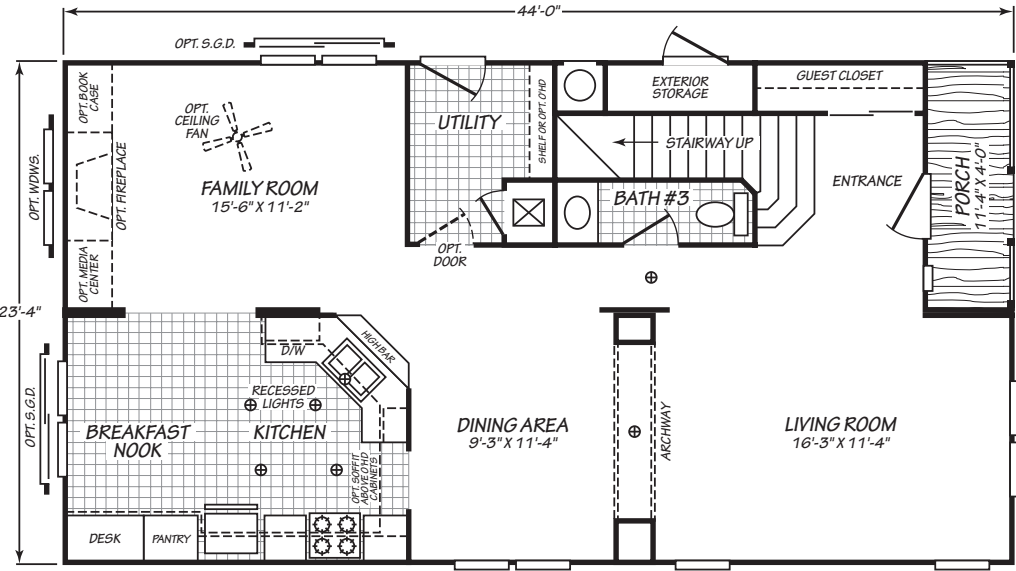

CHESTNUT MANOR

MODEL 2444X

4 Bedroom • 2½ Bath • 2,007 Square Feet

Important: Because we continually update and modify our products, it is important for you to know that our brochures and literature are for illustrative purposes only. **ILLUSTRATIONS MAY SHOW OPTIONAL FEATURES.** All information contained herein may vary from the actual home we build. Dimensions are nominal length and width measurements are from exterior wall to exterior wall. We reserve the right to make changes at any time, without notice or obligation, in prices, colors, materials, specifications, features and models. Please check with your retailer for specific information about the home you select.