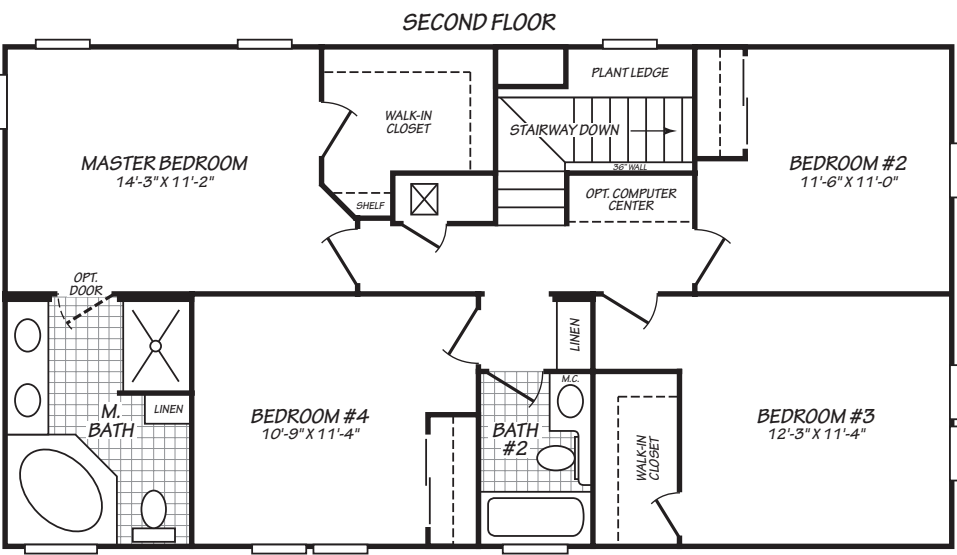

CHESTNUT MANOR

MODEL 2444X

4 Bedroom • 2½ Bath • 2,007 Square Feet

Important: Because we continually update and modify our products, it is important for you to know that our brochures and literature are for illustrative purposes only. **ILLUSTRATIONS MAY SHOW OPTIONAL FEATURES.** All information contained herein may vary from the actual home we build. Dimensions are nominal length and width measurements are from exterior wall to exterior wall. We reserve the right to make changes at any time, without notice or obligation, in prices, colors, materials, specifications, features and models. Please check with your retailer for specific information about the home you select.