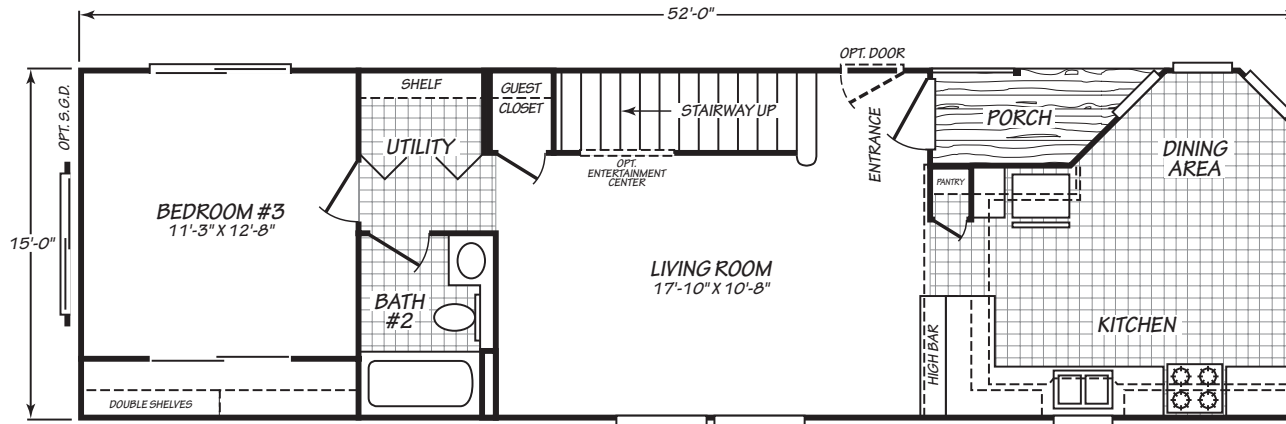

CHESTNUT MANOR

OPTIONAL DINING ROOM

MODEL 15523T

3 Bedroom • 2 Bath • 1,317 Square Feet

Important: Because we continually update and modify our products, it is important for you to know that our brochures and literature are for illustrative purposes only. **ILLUSTRATIONS MAY SHOW OPTIONAL FEATURES.** All information contained herein may vary from the actual home we build. Dimensions are nominal length and width measurements are from exterior wall to exterior wall. We reserve the right to make changes at any time, without notice or obligation, in prices, colors, materials, specifications, features and models. Please check with your retailer for specific information about the home you select.