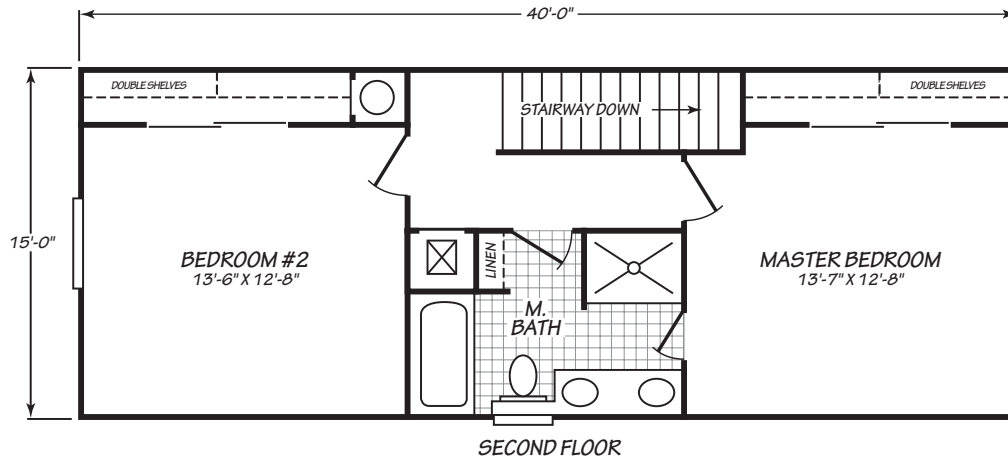

CHESTNUT MANOR

OPTIONAL DINING ROOM

MODEL 15523T

3 Bedroom • 2 Bath • 1,317 Square Feet

Important: Because we continually update and modify our products, it is important for you to know that our brochures and literature are for illustrative purposes only. **ILLUSTRATIONS MAY SHOW OPTIONAL FEATURES.** All information contained herein may vary from the actual home we build. Dimensions are nominal length and width measurements are from exterior wall to exterior wall. We reserve the right to make changes at any time, without notice or obligation, in prices, colors, materials, specifications, features and models. Please check with your retailer for specific information about the home you select.